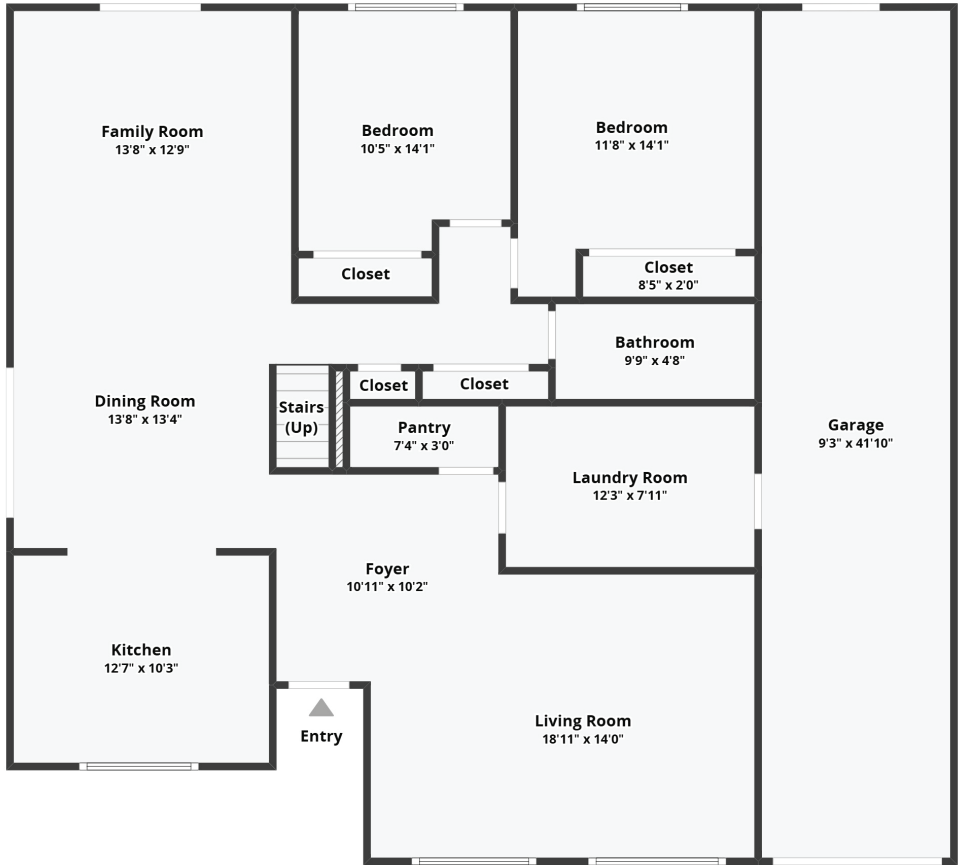

2409 Canin Court, Santa Rosa, California

KRISLEPORE.COM

Sonoma Coast Living
REAL ESTATE SERVICES
SonomaCoastLiving.com

KRIS LEPORE
REALTOR® / DRE#01797922
707.695.5384
kris@sonomacoastliving.com