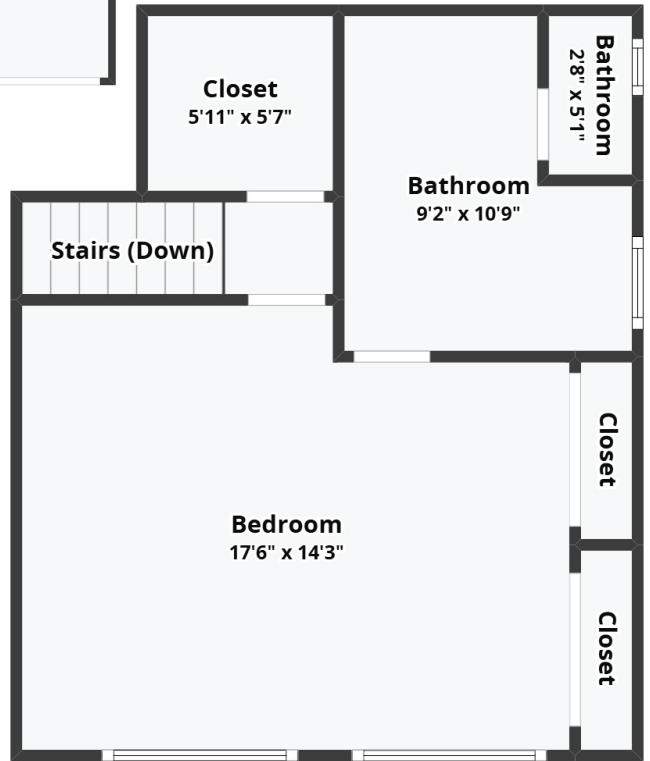

2409 Canin Court, Santa Rosa, California

KRISLEPORE.COM

Sonoma Coast Living
REAL ESTATE SERVICES
SonomaCoastLiving.com

KRIS LEPORE
REALTOR® / DRE#01797922
707.695.5384
kris@sonomacoastliving.com